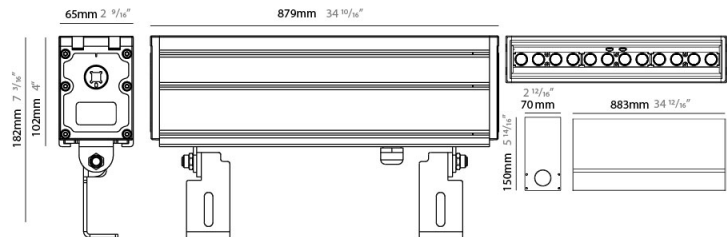

E12I0002- -

base number   Color   Lens
Temperature   Options

PROJECT
TYPE
SPECIFIER
QUANTITY
DATE

1. To build a product code in our configurator select the specify button on the base model # product page
2. To build a manual product code on this datasheet choose from the options listed below in blue font and add the suffix to the base model #

GENERAL

Series: LinearI 65
Partner: Zaneen
Division: Exterior
Installation: Recessed
Product Type: Wall Grazer
Mounting Location: In-Ground
Light Distribution: Uplight

PHYSICAL

Shape: Rectangle
Length (mm): 879
Length (in): 34 5/8
Width (mm): 65
Width (in): 2 5/16
Height (mm): 102
Height (in): 4
Weight (kg): 6
Weight (lbs): 13.2
Load Resistance (kg): 2500
Load Resistance (lbs): 5511
Diffuser: Extra clear tempered 6mm
Fixture Finish: BLK
Fixture Material: Extruded Aluminum
Cable Details: IP67 30cm Cable with Easy Lock system

ELECTRICAL

Lamp Type: LED
Input Wattage (W): 63
Total Output Wattage (W): 55.3
Dimming: 0-10V Dimming
Driver Included: Yes
Driver Location: Integrated
Driver Type: Constant Current - Universal
Driver Class: Class 2
Input Voltage (V): 120 - 277
Constant Current (MA): 500

LED

Color Temperature (°K): 2700 / 3000 / 4000
Nominal Lumen (lm): 5883
CRI: >82 CRI
Lamp Life (hrs): 100000

OPTICAL

Optic°: 10 / 28 / 40 / 12x32
Adjustability: Tilt ±20°

RATINGS AND CERTIFICATIONS

Certified By: Certified for North American Standards
IP Rating: IP67
IK Rating: IK09