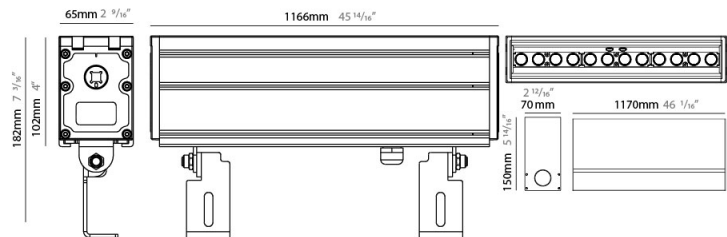

E12I0003- -

base number   Color   Lens
Temperature   Options

PROJECT
TYPE
SPECIFIER
QUANTITY
DATE

1. To build a product code in our configurator select the specify button on the base model # product page
2. To build a manual product code on this datasheet choose from the options listed below in blue font and add the suffix to the base model #

GENERAL

Series: LinearI 65
Partner: Zaneen
Division: Exterior
Installation: Recessed
Product Type: Wall Grazer
Mounting Location: In-Ground
Light Distribution: Uplight

PHYSICAL

Shape: Rectangle
Length (mm): 1166
Length (in): 45 7/8
Width (mm): 65
Width (in): 2 9/16
Height (mm): 102
Height (in): 4
Weight (kg): 8
Weight (lbs): 17.64
Load Resistance (kg): 2500
Load Resistance (lbs): 5511
Diffuser: Extra clear tempered 6mm
Fixture Finish: BLK
Fixture Material: Extruded Aluminum
Cable Details: IP67 30cm Cable with Easy Lock system

ELECTRICAL

Lamp Type: LED
Input Wattage (W): 84
Total Output Wattage (W): 73.7
Dimming: 0-10V Dimming
Driver Included: Yes
Driver Location: Integrated
Driver Type: Constant Current - Universal
Driver Class: Class 2
Input Voltage (V): 120 - 277
Constant Current (MA): 500

LED

Color Temperature (°K): 2700 / 3000 / 4000
Nominal Lumen (lm): 7840
CRI: >82 CRI
Lamp Life (hrs): 100000

OPTICAL

Optic°: 10 / 28 / 40 / 12x32
Adjustability: Tilt ±20°

RATINGS AND CERTIFICATIONS

Certified By: Certified for North American Standards
IP Rating: IP67
IK Rating: IK09