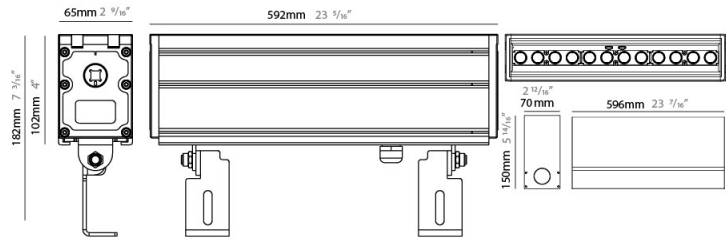

E12I0001- -

base number   Color   Lens
Temperature   Options

PROJECT
TYPE
SPECIFIER
QUANTITY
DATE

1. To build a product code in our configurator select the specify button on the base model # product page
2. To build a manual product code on this datasheet choose from the options listed below in blue font and add the suffix to the base model #

GENERAL

Series: LinearI 65
Partner: Zaneen
Division: Exterior
Installation: Recessed
Product Type: Wall Grazer
Mounting Location: In-Ground
Light Distribution: Uplight

PHYSICAL

Shape: Rectangle
Length (mm): 592
Length (in): 23 5/16
Width (mm): 65
Width (in): 2 5/16
Height (mm): 102
Height (in): 4
Weight (kg): 4
Weight (lbs): 8.8
Load Resistance (kg): 2500
Load Resistance (lbs): 5511
Diffuser: Extra clear tempered 6mm
Fixture Finish: BLK
Fixture Material: Extruded Aluminum
Cable Details: IP67 30cm Cable with Easy Lock system

ELECTRICAL

Lamp Type: LED
Input Wattage (W): 40.6
Total Output Wattage (W): 36.8
Dimming: 0-10V Dimming
Driver Included: Yes
Driver Location: Integrated
Driver Type: Constant Current - Universal
Driver Class: Class 2
Input Voltage (V): 120 - 277
Constant Current (MA): 500

LED

Color Temperature (°K): 2700 / 3000 / 4000
Nominal Lumen (lm): 3920
CRI: >82 CRI
Lamp Life (hrs): 100000

OPTICAL

Optic°: 10 / 28 / 40 / 12x32
Adjustability: Tilt ±20°

RATINGS AND CERTIFICATIONS

Certified By: Certified for North American Standards
IP Rating: IP67
IK Rating: IK09