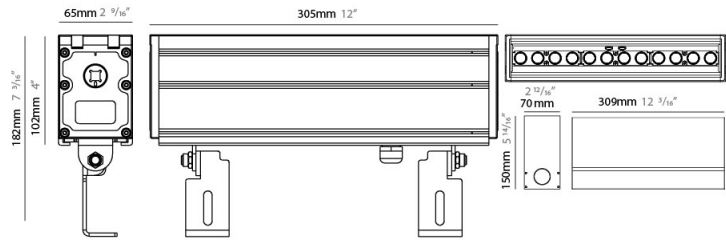

LINEARI 65 RECESSED

E12I0000-

base number   Color   Lens
Temperature   Options

1. To build a product code in our configurator select the specify button on the base model # product page
2. To build a manual product code on this datasheet choose from the options listed below in blue font and add the suffix to the base model #

GENERAL

Series: LinearI 65
Partner: Zaneen
Division: Exterior
Installation: Recessed
Product Type: Wall Grazer
Mounting Location: In-Ground
Light Distribution: Uplight

PHYSICAL

Shape: Rectangle
Length (mm): 305
Length (in): 12
Width (mm): 65
Width (in): 2 9/16
Height (mm): 102
Height (in): 4
Weight (kg): 2
Weight (lbs): 4.4
Load Resistance (kg): 2500
Load Resistance (lbs): 5511
Diffuser: Extra clear tempered 6mm
Fixture Finish: BLK
Fixture Material: Extruded Aluminum
Cable Details: IP67 30cm Cable with Easy Lock system

ELECTRICAL

Lamp Type: LED
Input Wattage (W): 20.89
Total Output Wattage (W): 18.48
Dimming: 0-10V Dimming
Driver Included: Yes
Driver Location: Integrated
Driver Type: Constant Current - Universal
Driver Class: Class 2
Input Voltage (V): 120 - 277
Constant Current (MA): 500

LED

Color Temperature (°K): 2700 / 3000 / 4000
Nominal Lumen (lm): 1960
CRI: >82 CRI
Lamp Life (hrs): 100000

OPTICAL

Optic°: 10 / 28 / 40 / 12x32
Adjustability: Tilt ±20°

RATINGS AND CERTIFICATIONS

Certified By: Certified for North American Standards
IP rating: IP67
IK Rating: IK09